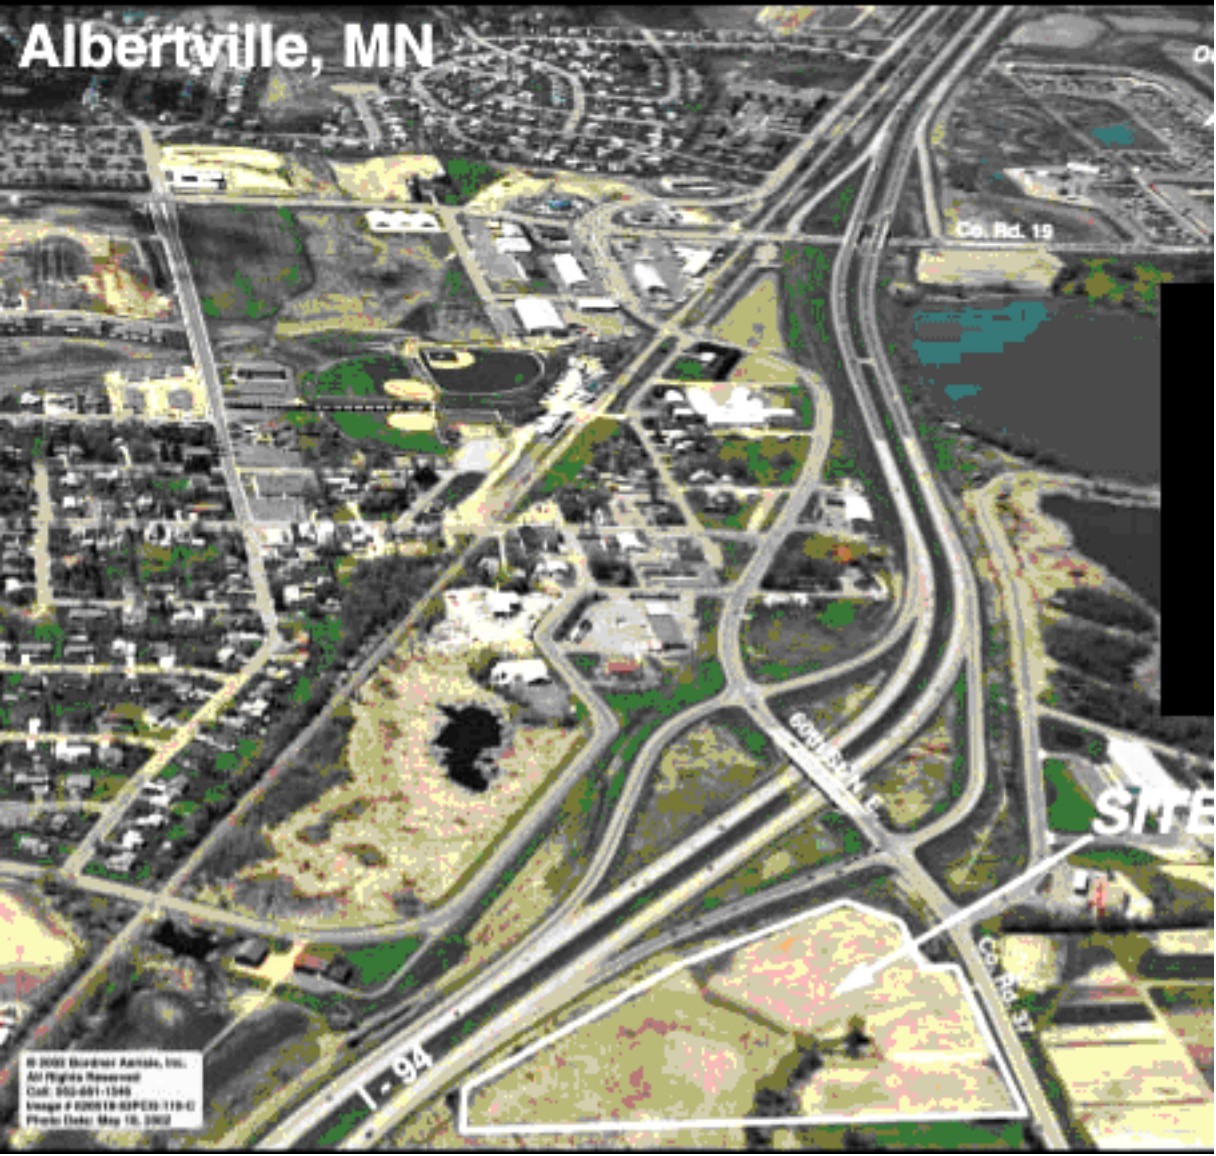

Albertville, MN

Co. Rd. 19

60th Street E

I-94

Co. Rd. 19

SITE

© 2002 Esri/MapInfo, Inc.
All Rights Reserved
Code: 000-00-11044
Image # 020010-SIPE0-110-0
Photo Date: May 16, 2002